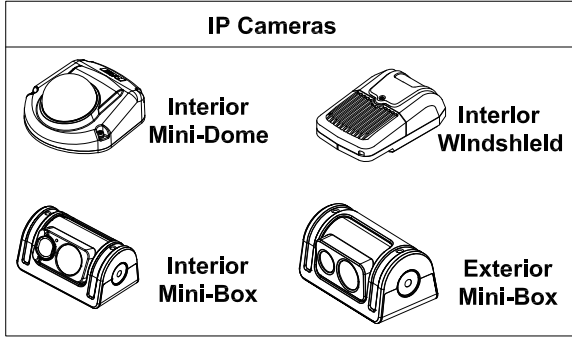

ANTENNA OPTIONS	
Function	Part Number
GPS only	710784
GPS & Wi-Fi	210173
GPS & Cellular	210181

(OPT)

750364 FRONT COVER KIT

750363 REAR COVER KIT

(HARDWARE NOT SHOWN)

710673 LOCK BOX

750289 UNDERSEAT MOUNT BRACKET