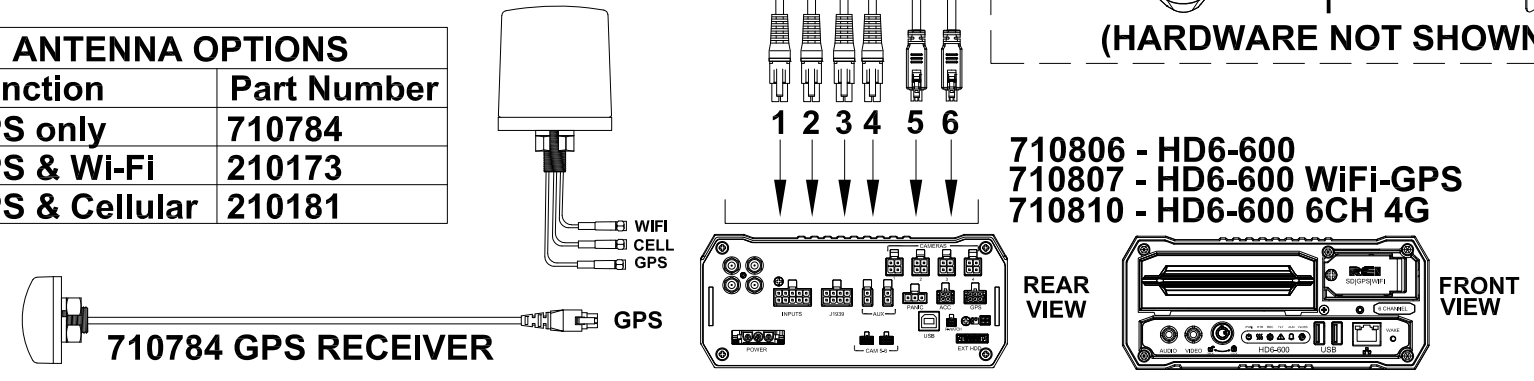

ANTENNA OPTIONS	
Function	Part Number
GPS only	710784
GPS & Wi-Fi	210173
GPS & Cellular	210181

(OPT)

750364 FRONT COVER KIT

750363 REAR COVER KIT

(HARDWARE NOT SHOWN)

710673 LOCK BOX

750289 UNDERSEAT MOUNT BRACKET