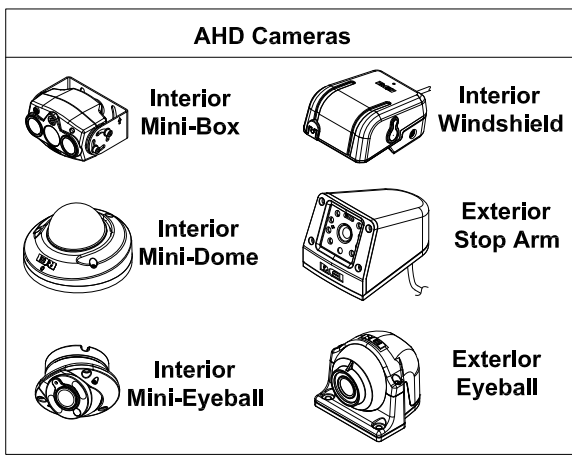

ANTENNA OPTIONS	
Function	Part Number
GPS only	710784
GPS & Wi-Fi	210173
GPS & Cellular	210181

(OPT)

750364 FRONT COVER KIT

750363 REAR COVER KIT

(HARDWARE NOT SHOWN)

710673 LOCK BOX

750289 UNDERSEAT MOUNT BRACKET